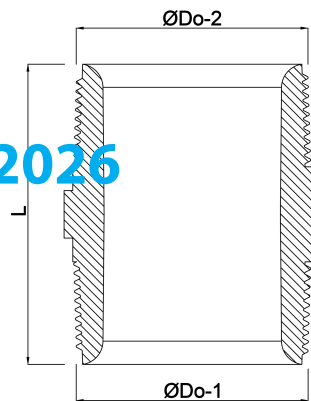

# VDL Nipple PVC-U 3/8" male thread 16bar grey (7002785)

**VL** Van de Lande

# TECHNICAL SPECIFICATIONS

Colour	grey
Material	PVC-U
Pressure	16 bar
Size	3/8"
Connection	male thread

## DIMENSIONS

F-1	12.5 mm
F-2	12.5 mm
L	33 mm
ØDo-1	3/8 "
ØDo-2	3/8 "

**Last modified date: 14/03/2026**

Bosta UK Ltd.  
Reflection House  
Olding Road

Bury St. Edmunds  
Suffolk  
IP33 3TA  
T +44 (0) 1284 716580  
E [enquiries@bosta.co.uk](mailto:enquiries@bosta.co.uk)  
<http://www.bosta.com>