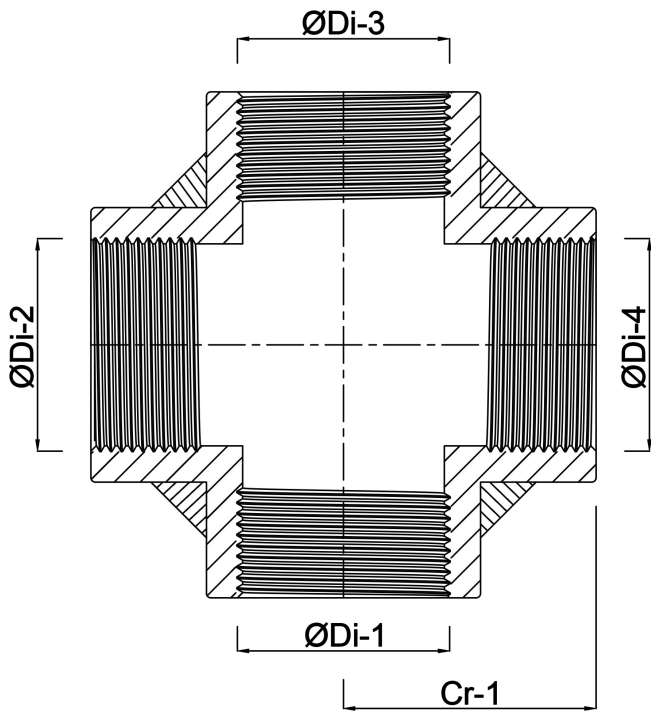

**Profec Nr. 180 Cross-piece
stainless steel 316 3/4" female
thread 16bar (0080319)**

TECHNICAL SPECIFICATIONS

Material stainless steel 316

Connection female thread

Fitting nr. Nr. 180

Pressure 16 bar

Max. temp. 100 °C

Size 3/4"

DIMENSIONS

ØDi-1 3/4 "

ØDi-2 3/4 "

ØDi-3 3/4 "

ØDi-4 3/4 "

ØDo-1 32 mm

ØDo-2 32 mm

ØDo-3 32 mm

ØDo-4 32 mm

Cr-1 30 mm

Last modified date: 01/10/2025

Bosta UK Ltd.
Reflection House
Olding Road
Bury St. Edmunds
Suffolk
IP33 3TA
T +44 (0) 1284 716580
E enquiries@bosta.co.uk
<http://www.bosta.com>