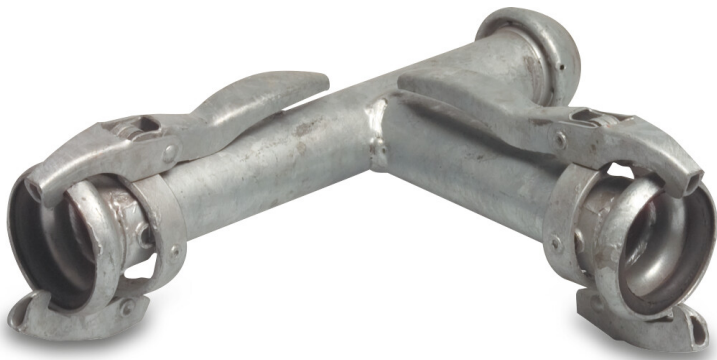

**Quick coupler T-Piece 90° steel  
galvanised 108 mm female  
part Perrot x female part Perrot  
x male part Perrot type Perrot  
(0200304)**

# TECHNICAL SPECIFICATIONS

Type	Perrot
Material	steel
Surface treatment	galvanised
Connection	female part Perrot x female part Perrot x male part Perrot
Size	108 mm

**Last modified date: 23/05/2026**

Bosta UK Ltd.  
Reflection House  
Olding Road  
Bury St. Edmunds  
Suffolk  
IP33 3TA  
T +44 (0) 1284 716580  
E [enquiries@bosta.co.uk](mailto:enquiries@bosta.co.uk)  
<http://www.bosta.com>