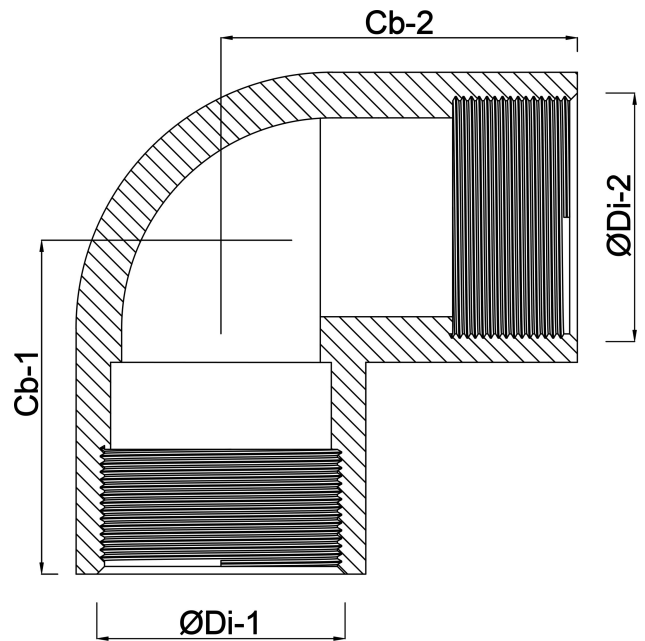

**Profec Reducer elbow 90° PVC-U 3/4" x 1/2" female thread  
10bar grey (0100349)**

# TECHNICAL SPECIFICATIONS

Colour	grey
Material	PVC-U
Connection	female thread
Pressure	10 bar
Size	3/4" x 1/2"

## DIMENSIONS

Cb-1	33 mm
Cb-2	28 mm
F-1	16 mm
F-2	14 mm
ØDi-1	3/4 "
ØDi-2	1/2 "
β	90 °

**Last modified date: 22/05/2026**

Bosta UK Ltd.  
Reflection House  
Olding Road  
Bury St. Edmunds  
Suffolk  
IP33 3TA  
T +44 (0) 1284 716580  
E [enquiries@bosta.co.uk](mailto:enquiries@bosta.co.uk)  
<http://www.bosta.com>