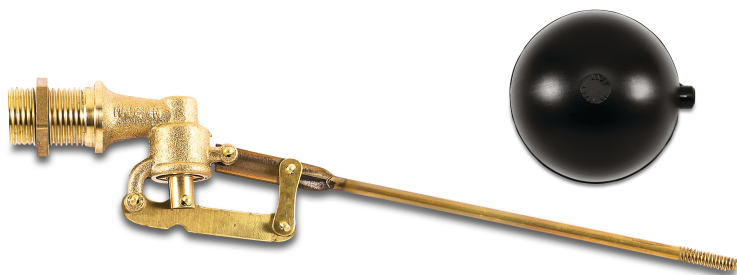

Float valve with ball 180 mm brass male thread 5bar type with slide bar (7038174)

TECHNICAL SPECIFICATIONS

Type with slide bar

Material brass

Connection male thread

Right-angled model Yes

Float included

Pressure 5 bar