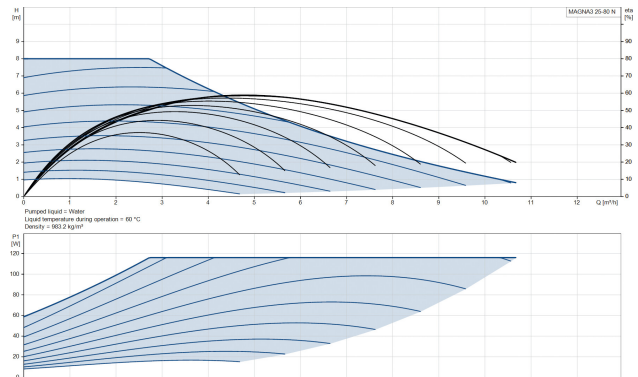

Size

1.5"

Ampere

1.02 A

Last modified date: 27/05/2026

Bosta UK Ltd.
Reflection House
Olding Road
Bury St. Edmunds
Suffolk
IP33 3TA
T +44 (0) 1284 716580
E enquiries@bosta.co.uk
<http://www.bosta.com>