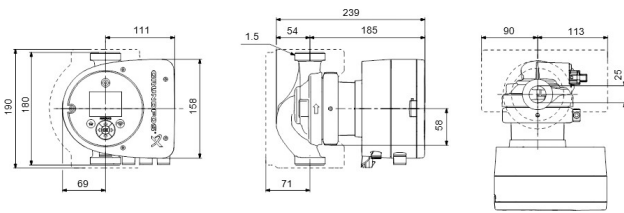

Size

1.5"

Ampere

1.02 A

Last modified date: 27/05/2026

Bosta UK Ltd.
Reflection House
Olding Road
Bury St. Edmunds
Suffolk
IP33 3TA
T +44 (0) 1284 716580
E enquiries@bosta.co.uk
<http://www.bosta.com>