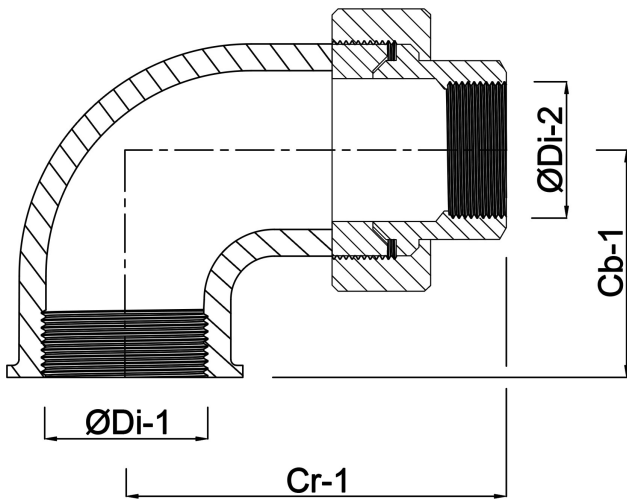

**Profec Nr. 96 Union elbow 90°
stainless steel 316 3/4" female
thread 16bar type conical
(0080686)**

TECHNICAL SPECIFICATIONS

Type	conical
Material	stainless steel 316
Connection	female thread
Fitting nr.	Nr. 96
Pressure	16 bar
Max. temp.	100 °C
Size	3/4"

DIMENSIONS

Cb-1	30 mm
Cr-1	53 mm
ØDi-1	3/4 "
ØDi-2	3/4 "
β	90 °

Last modified date: 22/05/2026

Bosta UK Ltd.
Reflection House
Olding Road
Bury St. Edmunds
Suffolk
IP33 3TA
T +44 (0) 1284 716580
E enquiries@bosta.co.uk
<http://www.bosta.com>