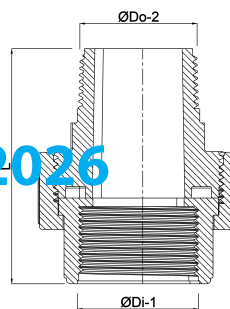

**Profec Union coupler PVC-U 1  
1/4" female thread x male  
thread 10bar grey (0100103)**

# TECHNICAL SPECIFICATIONS

Colour	grey
Material	PVC-U
Connection	female thread x male thread
Pressure	10 bar
Size	1 1/4"

## DIMENSIONS

Do-n	71 mm
Hi-1	30 mm
L	82 mm
Lb	52 mm
ØDi-1	1 1/4 "
ØDo-2	1 1/4 "

Last modified date: 13/03/2026

Bosta UK Ltd.  
Reflection House  
Olding Road  
Bury St. Edmunds  
Suffolk  
IP33 3TA  
T +44 (0) 1284 716580  
E [enquiries@bosta.co.uk](mailto:enquiries@bosta.co.uk)  
<http://www.bosta.com>