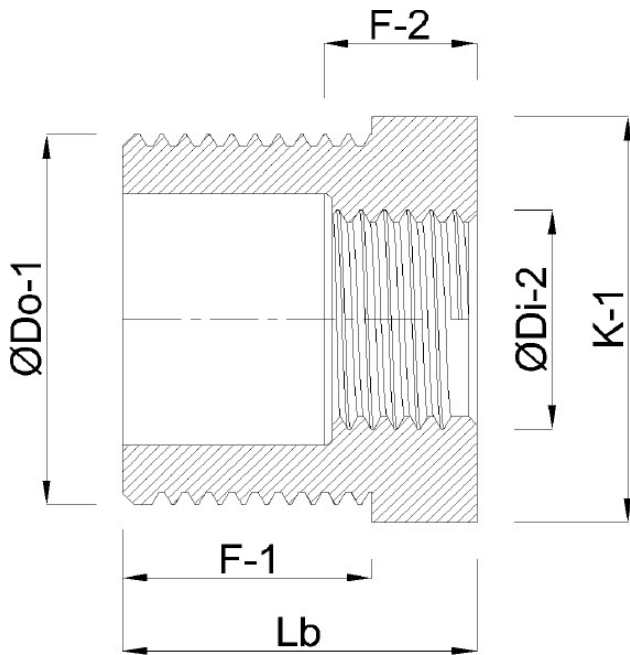

**Profec Nr. 241 Reducer bush
stainless steel 316 2 1/2" x 1
1/2" male thread x female
thread 16bar (0080104)**

TECHNICAL SPECIFICATIONS

Material	stainless steel 316
Connection	male thread x female thread
Fitting nr.	Nr. 241
Pressure	16 bar
Max. temp.	100 °C
Size	2 1/2" x 1 1/2"

DIMENSIONS

F-1	27 mm
F-2	10.7 mm
K-1	34 mm
Lb	34 mm
ØDi-2	1 1/2 "
ØDo-1	2 1/2 "

Last modified date: 22/06/2026

Bosta UK Ltd.
Reflection House
Olding Road
Bury St. Edmunds
Suffolk
IP33 3TA
T +44 (0) 1284 716580
E enquiries@bosta.co.uk
<http://www.bosta.com>