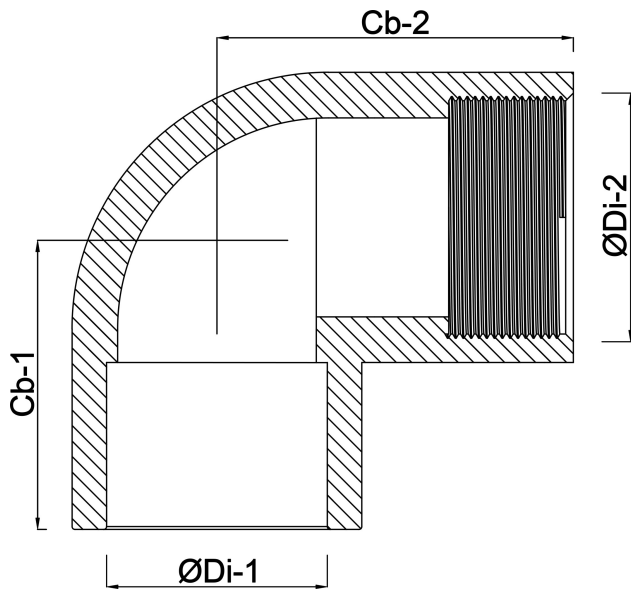

**VDL Adaptor elbow 90° PVC-U
20 mm x 1/2" glue socket x
female thread 16bar grey with
stainless steel ring type
reinforced (7002632)**

V-L Van de Lande

TECHNICAL SPECIFICATIONS

Colour	grey
Type	reinforced
Material	PVC-U
Feature	with stainless steel ring
Connection	glue socket x female thread
Size	20 mm x 1/2"
Pressure	16 bar

DIMENSIONS

Cb-1	27 mm
Cb-2	27 mm
ØDi-1	20 mm
ØDi-2	1/2 "

Last modified date: 24/05/2026

Bosta UK Ltd.
Reflection House
Olding Road
Bury St. Edmunds
Suffolk
IP33 3TA
T +44 (0) 1284 716580
E enquiries@bosta.co.uk
<http://www.bosta.com>