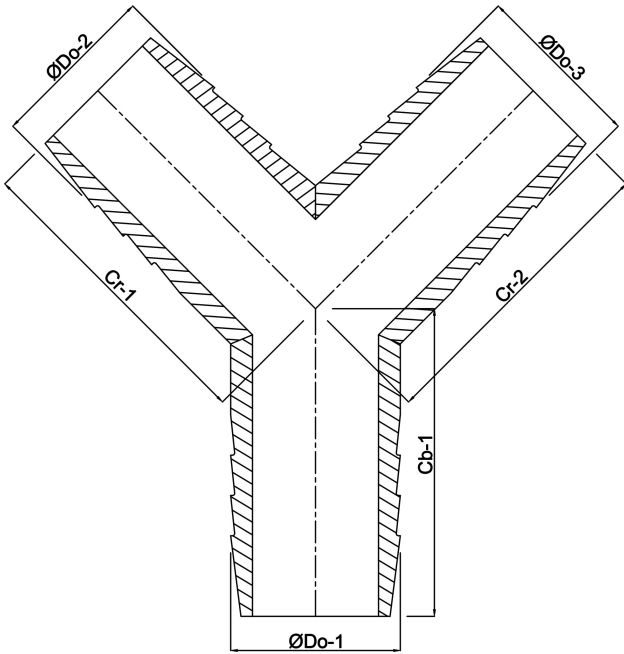

# Hose tail Y-piece POM 8 mm hose tail 10bar white (0440302)

# TECHNICAL SPECIFICATIONS

Colour white

Material POM

Connection hose tail

Max. temperature 80 °C

Pressure 10 bar

Max. temp. 80 °C

Size 8 mm

## DIMENSIONS

Cb-1 33.3 mm

Cr-1 30 mm

Cr-2 30 mm

ØDo-1 8 mm

ØDo-2 8 mm

ØDo-3 8 mm

**Last modified date: 12/06/2026**