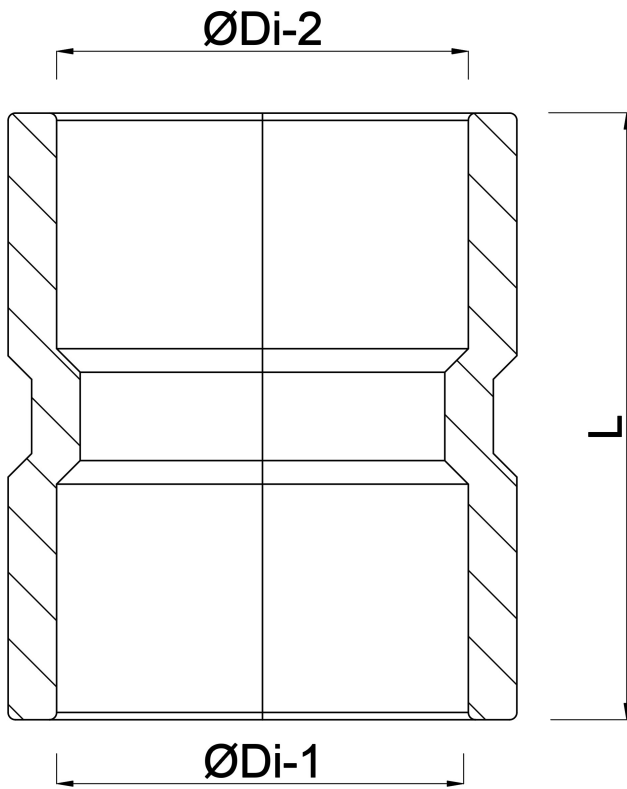

**Socket PVC-U 20 mm glue
socket 16bar grey (0160646)**

TECHNICAL SPECIFICATIONS

Colour grey

Material PVC-U

Connection glue socket

Size 20 mm

Pressure 16 bar

DIMENSIONS

L 35 mm

Mold injection moulded

ØDi-1 20 mm

ØDi-2 20 mm

Last modified date: 23/05/2026

Bosta UK Ltd.
Reflection House
Olding Road
Bury St. Edmunds
Suffolk
IP33 3TA
T +44 (0) 1284 716580
E enquiries@bosta.co.uk
<http://www.bosta.com>