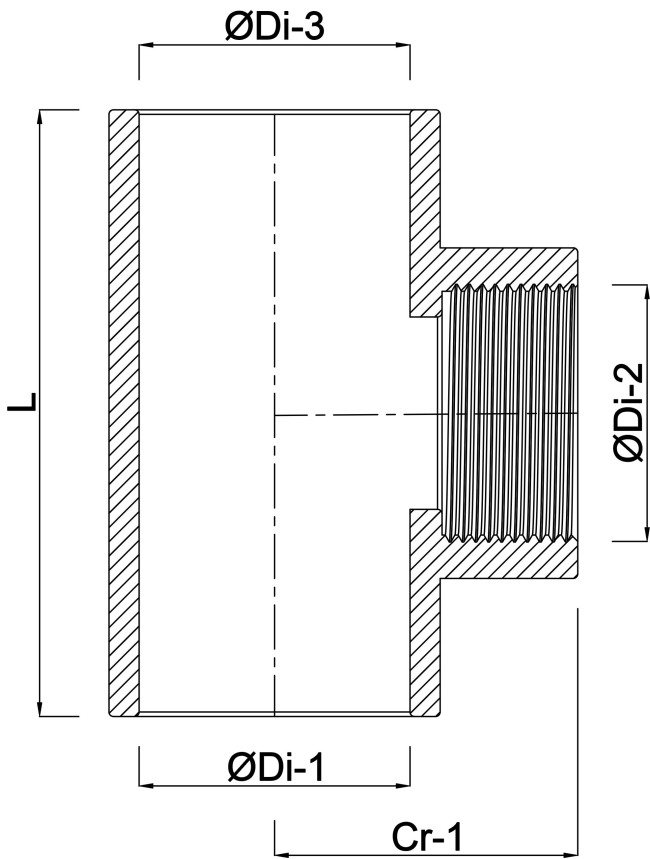

**VDL Adaptor T-piece 90° PVC-U
32 mm x 1" x 32 mm glue
socket x female thread x glue
socket 16bar grey type
reinforced (7002552)**

VL Van de Lande

TECHNICAL SPECIFICATIONS

Colour	grey
Material	PVC-U
Type	reinforced
Size	32 mm x 1" x 32 mm
Connection	glue socket x female thread x glue socket
Pressure	16 bar

DIMENSIONS

Cr-1	39 mm
F-2	20 mm
L	39 mm
P-1	22 mm
P-3	22 mm
ØDi-1	32 mm
ØDi-2	1 "
ØDi-3	32 mm
β	90 °

Last modified date: 14/03/2026

Bosta UK Ltd.
Reflection House
Olding Road
Bury St. Edmunds
Suffolk
IP33 3TA
T +44 (0) 1284 716580
E enquiries@bosta.co.uk
<http://www.bosta.com>