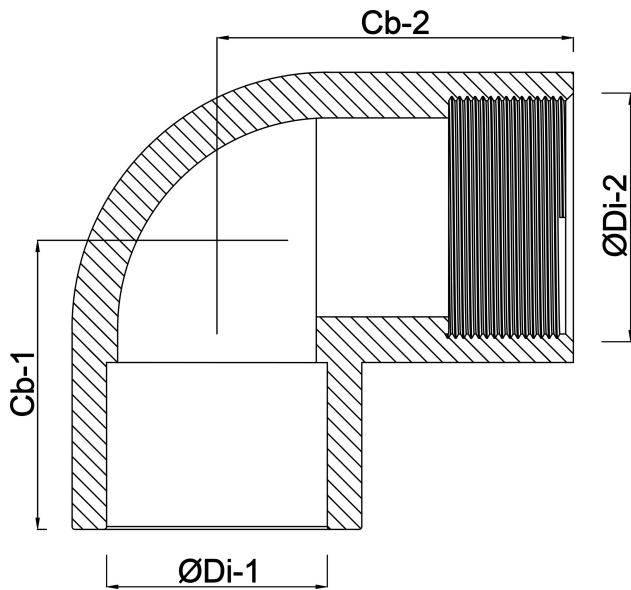

Profec Adaptor elbow 90° PVC-U 50 mm x 1 1/2" glue socket x female thread 16bar grey with stainless steel ring type reinforced (0110171)

TECHNICAL SPECIFICATIONS

Colour	grey
Type	reinforced
Material	PVC-U
Feature	with stainless steel ring
Connection	glue socket x female thread
Pressure	16 bar
Size	50 mm x 1 1/2"

DIMENSIONS

Cb-1	50 mm
Cb-2	50 mm
ØDi-1	50 mm
ØDi-2	1 1/2 "
β	90 °

Last modified date: 22/05/2026

Bosta UK Ltd.
Reflection House
Olding Road
Bury St. Edmunds
Suffolk
IP33 3TA
T +44 (0) 1284 716580
E enquiries@bosta.co.uk
<http://www.bosta.com>