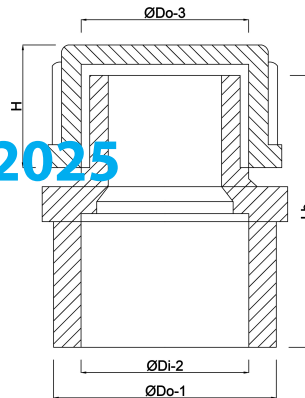

VDL End set PVC-U 32/40 mm x 1" glue socket/glue spigot 10bar grey (7002900)

V-L Van de Lande

TECHNICAL SPECIFICATIONS

Colour	grey
Material	PVC-U
Connection	glue socket/glue spigot
Pressure	10 bar
Size	32/40 mm x 1"

DIMENSIONS

Lb	44 mm
ØDi-2	32 mm
ØDo-1	40 mm
ØDo-3	1 "
H	18 mm

Last modified date: 05/10/2025

Bosta UK Ltd.
Reflection House
Olding Road

Bury St. Edmunds
Suffolk
IP33 3TA
T +44 (0) 1284 716580
E enquiries@bosta.co.uk
<http://www.bosta.com>