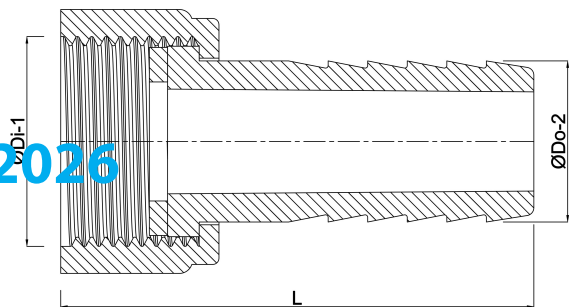

**Hose tail 2/3 union adaptor PP
3/4" x 12 mm female threaded
nut x hose tail 6bar grey
(0330228)**

TECHNICAL SPECIFICATIONS

Colour	grey
Material	PP
Material seal	EPDM
Connection	female threaded nut x hose tail
Pressure	6 bar
Max. temp.	80 °C
Size	3/4" x 12 mm

DIMENSIONS

L	53.5 mm
Lq-2	27 mm
ØDi-1	3/4 "
ØDo-2	12 mm

Last modified date: 13/03/2026

Bosta UK Ltd.
Reflection House
Olding Road
Bury St. Edmunds
Suffolk
IP33 3TA
T +44 (0) 1284 716580
E enquiries@bosta.co.uk
<http://www.bosta.com>