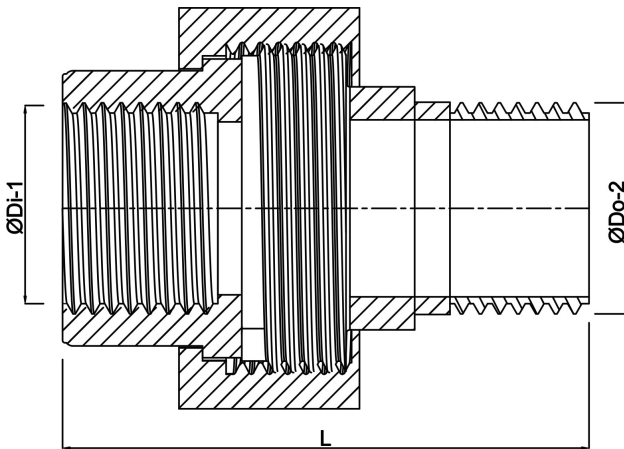

**Profec Nr. 341 Union coupler
cast iron black 2" female
thread x male thread 25bar
DVGW type conical (1134108)**

TECHNICAL SPECIFICATIONS

Type	conical
Material	cast iron black
Approval	DVGW
Connection	female thread x male thread
Fitting nr.	Nr. 341
Temperature range	-20°C - 120°C
Pressure	25 bar
Size	2"
Outer ø	106 mm

DIMENSIONS

F-1	26 mm
F-2	28 mm
K-1	65 mm
K-2	65 mm
Kn	89 mm
L	105 mm

ØDi-1 2 "

ØDo-2 2 "

Last modified date: 24/05/2026

Bosta UK Ltd.
Reflection House
Olding Road
Bury St. Edmunds
Suffolk
IP33 3TA
T +44 (0) 1284 716580
E enquiries@bosta.co.uk
<http://www.bosta.com>