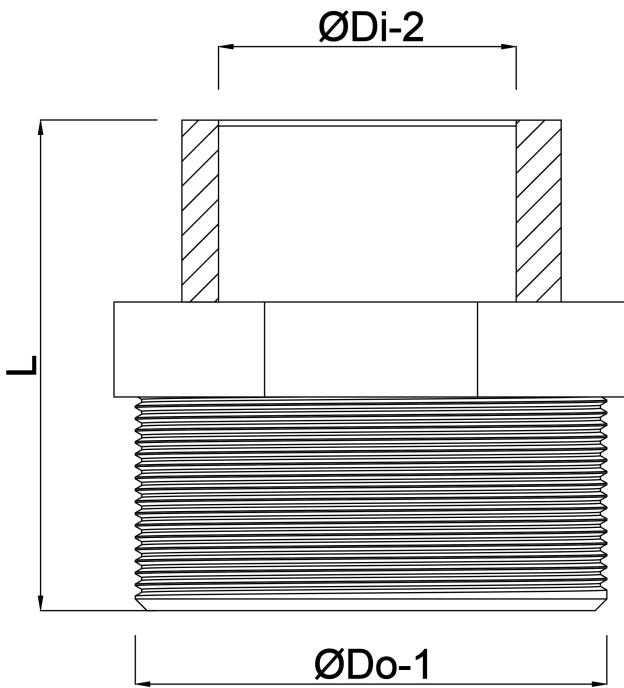

**Profec Reducing nipple PVC-U
2" x 1" male thread x female
thread 10bar grey with
stainless steel ring type
reinforced (0100331)**

TECHNICAL SPECIFICATIONS

Colour	grey
Type	reinforced
Material	PVC-U
Feature	with stainless steel ring
Connection	male thread x female thread
Pressure	10 bar
Size	2" x 1"

DIMENSIONS

K-1	46 mm
L	55 mm
ØDi-2	1 "
ØDo-1	2 "

Last modified date: 22/05/2026

Bosta UK Ltd.
Reflection House
Olding Road
Bury St. Edmunds
Suffolk
IP33 3TA
T +44 (0) 1284 716580
E enquiries@bosta.co.uk
<http://www.bosta.com>