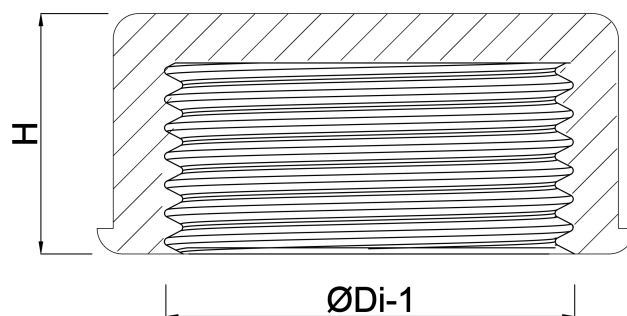

# VDL Cap PVC-U 1 1/4" female thread 10bar grey type plain (7002796)

**VL** Van de Lande

# TECHNICAL SPECIFICATIONS

Colour	grey
Type	plain
Material	PVC-U
Material seal	EPDM
Connection	female thread
Size	1 1/4"
Pressure	10 bar

## DIMENSIONS

F-1	19 mm
H	19 mm
ØDi-1	1 1/4 "

**Last modified date: 24/05/2026**

Bosta UK Ltd.  
Reflection House  
Olding Road  
Bury St. Edmunds  
Suffolk  
IP33 3TA  
T +44 (0) 1284 716580  
E [enquiries@bosta.co.uk](mailto:enquiries@bosta.co.uk)  
<http://www.bosta.com>