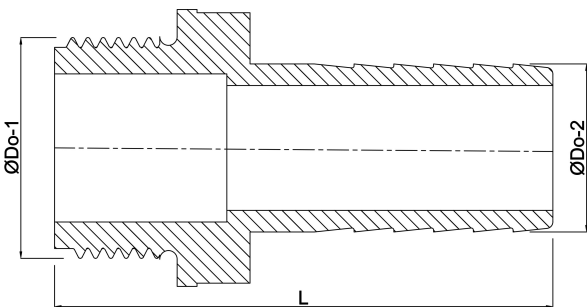

**Hose tail with nut ABS 1 1/2" x
38 mm male threaded nut x
hose tail 10bar white (0149684)**

TECHNICAL SPECIFICATIONS

Colour	white
Material	ABS/stainless steel
Connection	male threaded nut x hose tail
Pressure	10 bar
Size	1 1/2" x 38 mm
Spanner	57

DIMENSIONS

L	66.5 mm
Nq-2	3
ØDo-1	38.5 mm
ØDo-1	1 1/2 "
ØDo-2	47.5 mm

Last modified date: 14/03/2026

Bosta UK Ltd.
Reflection House
Olding Road
Bury St. Edmunds
Suffolk
IP33 3TA
T +44 (0) 1284 716580
E enquiries@bosta.co.uk
<http://www.bosta.com>