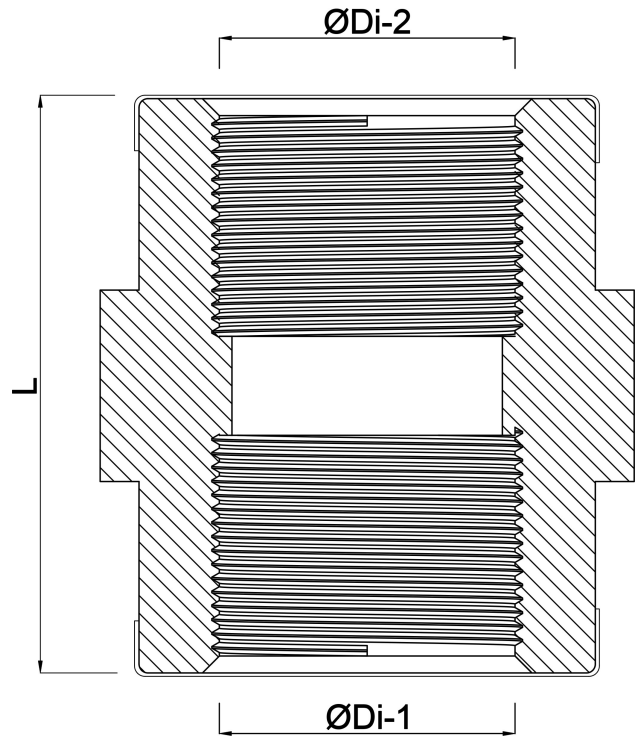

Socket PP 3/8" female thread 10bar grey (0330128)

TECHNICAL SPECIFICATIONS

Colour	grey
Material	PP
Connection	female thread
Pressure	10 bar
Max. temp.	80 °C
Size	3/8"

DIMENSIONS

F-1	15 mm
F-2	15 mm
L	33 mm
ØDi-1	3/8 "
ØDi-2	3/8 "