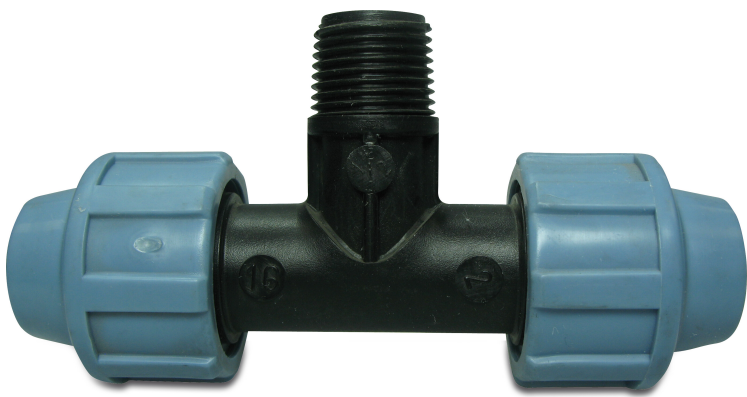

**Unidelta Adaptor T-piece 90°
PP 63 mm x 2" x 63 mm
compression x male thread x
compression 16bar black/blue
DVGW/KIWA/WRAS (7037477)**

 **UNIDELTA**

TECHNICAL SPECIFICATIONS

Colour	black/blue
Material	PP
Approval	DVGW/KIWA/WRAS
Material seal	EPDM
Connection	compression x male thread x compression
Pressure	16 bar
Size	63 mm x 2" x 63 mm