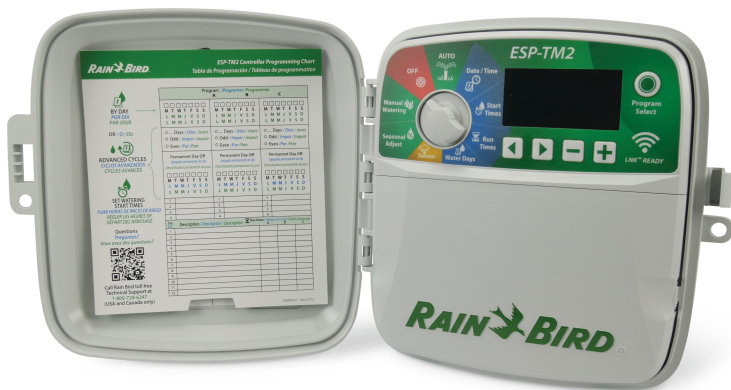

Rain Bird Irrigation controller 24VAC white type ESP-TM2 Wi- Fi compatible 8 stations (7027383)

RAIN BIRD

TECHNICAL SPECIFICATIONS

Colour	white
Type	ESP-TM2
Type	Wi-Fi compatible
Height	200 mm
IP value	IP24
Voltage	24VAC
Number of Stations	8

PRODUCT INFORMATION

The Rain Bird irrigation controller, type ESP-TM2 comes in models with 4, 6, 8 and 12 stations. Comes with a new dial control similar to that of the Hunter's X-Core. Suitable for both outdoor and indoor installations ideal for small and medium gardens. Delivered with a wall-mount case, screws and anchor shields. Compatible with the LNK WI-FI 2 module in order to allow remote control of the controller via the app.