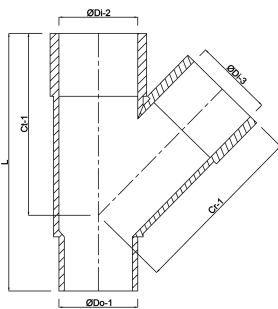

# T-piece 45° PVC-U 80 mm glue socket x glue socket x insert (in pipe) grey (0360515)

# TECHNICAL SPECIFICATIONS

Colour	grey
Material	PVC-U
Connection	glue socket x glue socket x insert (in pipe)
Application	rainwater
Size	80 mm

## DIMENSIONS

Cr-1	150 mm
Ct-1	150 mm
L	220 mm
ØDi-2	80 mm
ØDi-3	80 mm
β	45 °

**Last modified date: 13/03/2026**

Bosta UK Ltd.  
Reflection House  
Olding Road  
Bury St. Edmunds  
Suffolk  
IP33 3TA  
T +44 (0) 1284 716580  
E [enquiries@bosta.co.uk](mailto:enquiries@bosta.co.uk)  
<http://www.bosta.com>