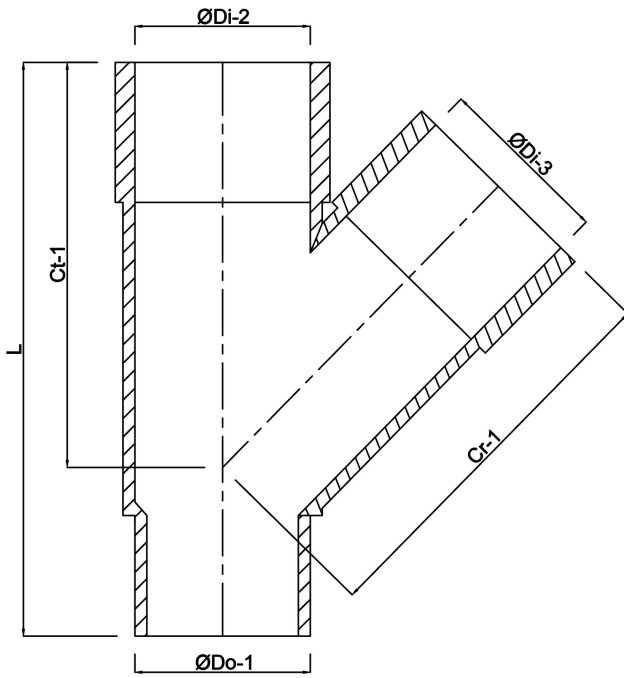

# T-piece 45° PVC-U 80 mm glue socket x glue socket x insert (in pipe) grey (0360515)

# TECHNICAL SPECIFICATIONS

Colour	grey
Material	PVC-U
Connection	glue socket x glue socket x insert (in pipe)
Application	rainwater
Size	80 mm

## DIMENSIONS

Cr-1	150 mm
Ct-1	150 mm
L	220 mm
ØDi-2	80 mm
ØDi-3	80 mm
β	45 °

**Last modified date: 23/05/2026**

Bosta UK Ltd.  
Reflection House  
Olding Road  
Bury St. Edmunds  
Suffolk  
IP33 3TA  
T +44 (0) 1284 716580  
E [enquiries@bosta.co.uk](mailto:enquiries@bosta.co.uk)  
<http://www.bosta.com>