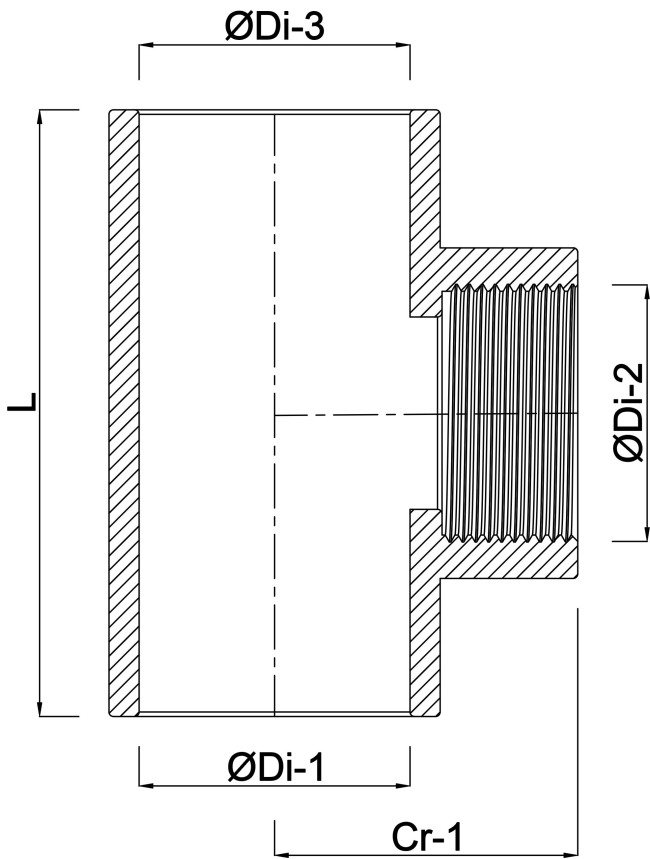

**VDL Adaptor T-piece 90° PVC-U
25 mm x 3/4" x 25 mm glue
socket x female thread x glue
socket 16bar grey type
reinforced (7002550)**

VL Van de Lande

TECHNICAL SPECIFICATIONS

Colour	grey
Material	PVC-U
Type	reinforced
Size	25 mm x 3/4" x 25 mm
Connection	glue socket x female thread x glue socket
Pressure	16 bar

DIMENSIONS

Cr-1	33 mm
F-2	17 mm
L	33 mm
P-1	19 mm
P-3	19 mm
ØDi-1	25 mm
ØDi-2	3/4 "
ØDi-3	25 mm
β	90 °

Last modified date: 14/03/2026

Bosta UK Ltd.
Reflection House
Olding Road
Bury St. Edmunds
Suffolk
IP33 3TA
T +44 (0) 1284 716580
E enquiries@bosta.co.uk
<http://www.bosta.com>