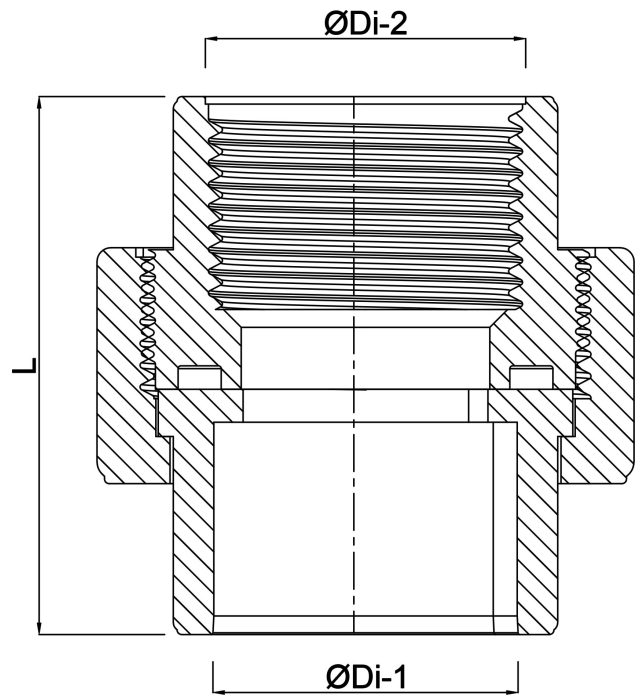

**Profec Union adaptor PVC-U 50
mm x 1 1/2" glue socket x
female thread 10bar grey
(0110085)**

TECHNICAL SPECIFICATIONS

Colour	grey
Material	PVC-U
Connection	glue socket x female thread
Pressure	10 bar
Size	50 mm x 1 1/2"

DIMENSIONS

Do-n	77 mm
Hi-1	34 mm
L	79 mm
Lb	45 mm
P-1	22 mm
ØDi-1	1 1/2 "
ØDi-2	50 mm

Last modified date: 22/05/2026

Bosta UK Ltd.
Reflection House
Olding Road
Bury St. Edmunds
Suffolk
IP33 3TA
T +44 (0) 1284 716580
E enquiries@bosta.co.uk
<http://www.bosta.com>