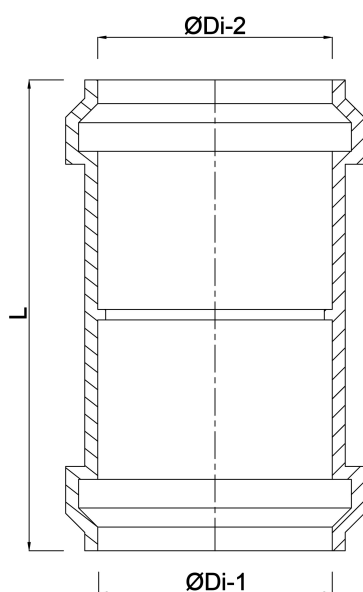

**Reducer socket PP 125 mm x
100 mm click socket grey**
(0380148)

TECHNICAL SPECIFICATIONS

Colour	grey
Material	PP
Connection	click socket
Application	land drainage
Size	125 mm x 100 mm

DIMENSIONS

L	203 mm
ØDi-1	125 mm
ØDi-2	100 mm