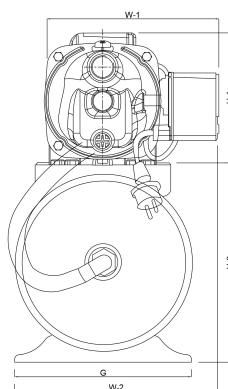

Packaging dimensions L/W/H 566 x 360 x 554 mm

Type AquaJet 102M-G

Max. head 47 m

Size 1"

Weight 19.8 kg

Power 0.75 kW

Height 500 mm

Ampere 5,1 A

Max flow rate 3.6 m³/h

BEP Capacity 24.7

BEP Head 2.72

PORlh 29

PORhh 22.3

PORlq 1.904

PORhq 3.264

DIMENSIONS

H-1 204 mm

H-2 296 mm

L 492 mm

Lb 413 mm

Length 492 mm

W-1 256 mm

W-2 301 mm

Width 301 mm

ØDi-1 1 "

ØDi-2 1 "

PRODUCT INFORMATION

The set is composed of a diaphragm tank with 20 litre capacity, pressure switch for automatic operation, pressure gauge, JET electropump complete with power cable and plug, kit for coupling the pump and the tank, all assembled and ready for installation. Comes assembled.