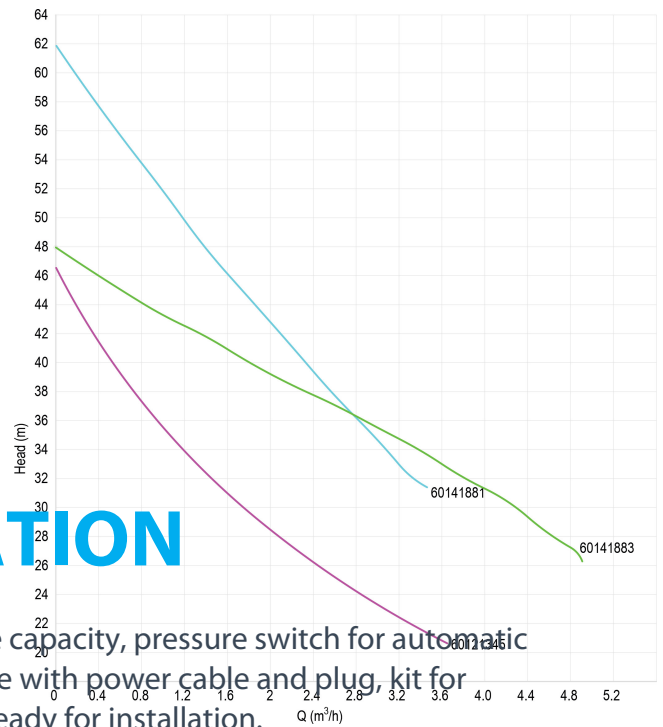

DAB Pressure set cast iron 1" female thread 8bar 5,1A 230VAC green/white type AquaJet 102M-G (7037856)

TECHNICAL SPECIFICATIONS

Colour green/white

Material cast iron

Pump body cast iron

Material impeller 1 technopolymer A

H-1 204 mm

H-2 296 mm

L 492 mm

Lb 413 mm

Length 492 mm

W-1 256 mm

W-2 301 mm

Width 301 mm

ØDi-1 1 "

ØDi-2 1 "

PRODUCT INFORMATION

The set is composed of a diaphragm tank with 20 litre capacity, pressure switch for automatic operation, pressure gauge, JET electropump complete with power cable and plug, kit for coupling the pump and the tank, all assembled and ready for installation. Comes assembled.