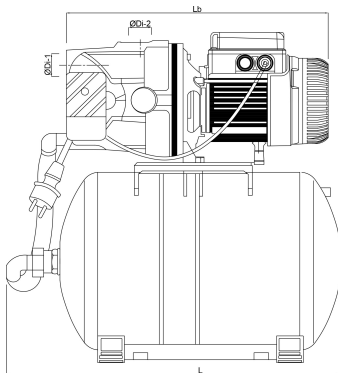

Packaging dimensions L/W/H 566 x 360 x 554 mm

Type AquaJet 102M-G

Max. head 47 m

Size 1"

Weight 19.8 kg

Power 0.75 kW

Height 500 mm

Ampere 5,1 A

Max flow rate 3.6 m³/h

BEP Capacity 24.7

BEP Head 2.72

PORlh 29

PORhh 22.3

PORlq 1.904

PORhq 3.264

DIMENSIONS

H-1 204 mm

H-2 296 mm

L 492 mm

Lb 413 mm

Length 492 mm

W-1 256 mm

W-2 301 mm

Width 301 mm

ØDi-1 1 "

ØDi-2 1 "

PRODUCT INFORMATION

The set is composed of a diaphragm tank with 20 litre capacity, pressure switch for automatic operation, pressure gauge, JET electropump complete with power cable and plug, kit for coupling the pump and the tank, all assembled and ready for installation. Comes assembled.