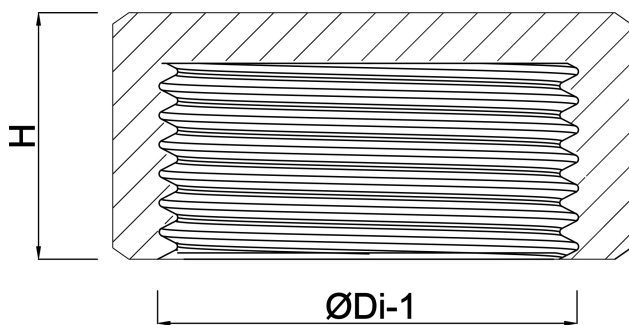

**Profec Cap PVC-U 1 1/4" female  
thread 10bar grey type plain  
(0110578)**

# TECHNICAL SPECIFICATIONS

Colour	grey
Type	plain
Material	PVC-U
Material seal	EPDM
Connection	female thread
Pressure	10 bar
Size	1 1/4"

## DIMENSIONS

H	23 mm
ØDi-1	1 1/4"