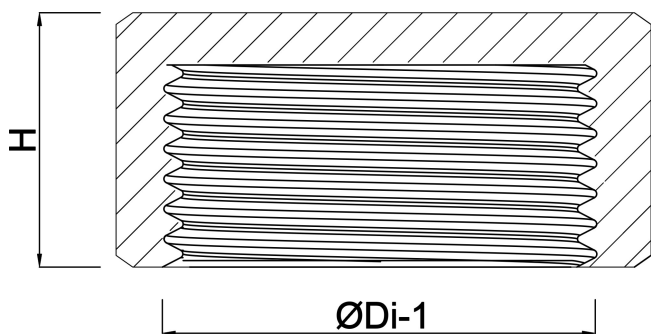

**Profec Cap PVC-U 1 1/4" female
thread 10bar grey type plain
(0110578)**

TECHNICAL SPECIFICATIONS

Colour	grey
Type	plain
Material	PVC-U
Material seal	EPDM
Connection	female thread
Pressure	10 bar
Size	1 1/4"

DIMENSIONS

H	23 mm
ØDi-1	1 1/4"

PRODUCT INFORMATION

With flat rubber seal

Last modified date: 13/03/2026

Bosta UK Ltd.
Reflection House
Olding Road
Bury St. Edmunds
Suffolk
IP33 3TA
T +44 (0) 1284 716580
E enquiries@bosta.co.uk
<http://www.bosta.com>