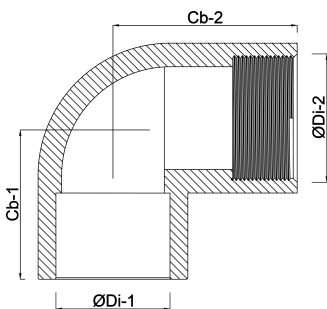

**VDL Adaptor elbow 90° PVC-U
63 mm x 2" glue socket x
female thread 16bar grey with
stainless steel ring type
reinforced (7002637)**

V-L Van de Lande

TECHNICAL SPECIFICATIONS

Colour	grey
Type	reinforced
Material	PVC-U
Feature	with stainless steel ring
Connection	glue socket x female thread
Size	63 mm x 2"
Pressure	16 bar

DIMENSIONS

Cb-1	72 mm
Cb-2	72 mm
ØDi-1	63 mm
ØDi-2	2"

Last modified date: 14/03/2026

Bosta UK Ltd.
Reflection House
Olding Road
Bury St. Edmunds
Suffolk
IP33 3TA
T +44 (0) 1284 716580
E enquiries@bosta.co.uk
<http://www.bosta.com>