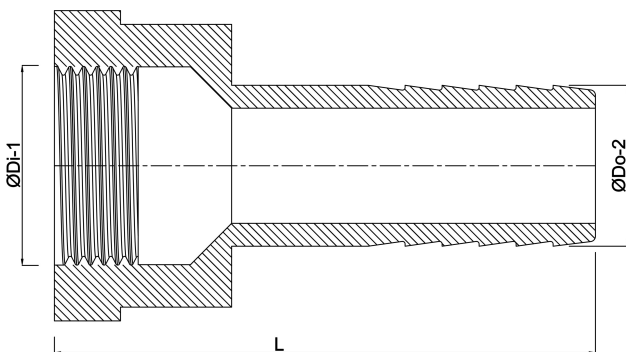

**Profec Barbed adaptor
stainless steel 316 3/4" x 19
mm female thread x hose tail
16bar (7043865)**

TECHNICAL SPECIFICATIONS

Material stainless steel 316

Connection female thread x hose tail

Pressure 16 bar

Size 3/4" x 19 mm

Spanner 32

DIMENSIONS

L 63.5 mm

ØDi-1 3/4 "

ØDo-2 19 mm

Last modified date: 06/07/2026

Bosta UK Ltd.
Reflection House
Olding Road
Bury St. Edmunds
Suffolk
IP33 3TA
T +44 (0) 1284 716580
E enquiries@bosta.co.uk
<http://www.bosta.com>