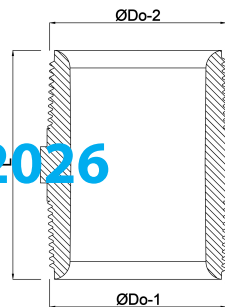

Profec Nipple hexagonal PVC-U 1" male thread 10bar grey (0110538)

TECHNICAL SPECIFICATIONS

Colour	grey
Material	PVC-U
Connection	male thread
Pressure	10 bar
Size	1"

DIMENSIONS

F-1	18.5 mm
F-2	18.5 mm
K-1	36 mm
L	57 mm
ØDo-1	1 "
ØDo-2	1 "