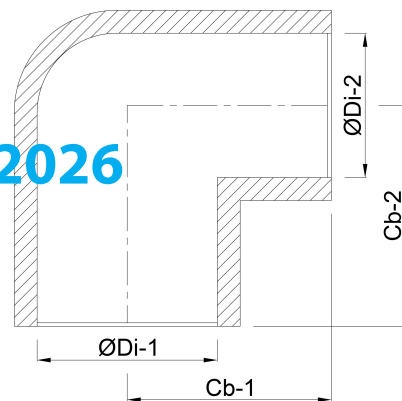

TECHNICAL SPECIFICATIONS

Colour	grey
Material	PVC-U
Connection	glue socket
Size	50 mm
Pressure	16 bar

DIMENSIONS

Cb-1	57 mm
Cb-2	57 mm
ØDi-1	50 mm
ØDi-2	50 mm
β	90 °

Last modified date: 13/03/2026

Bosta UK Ltd.
Reflection House
Olding Road