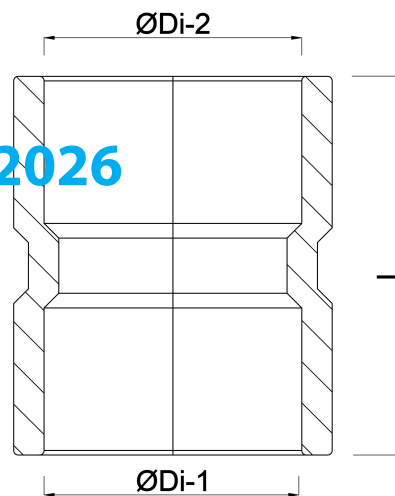

VDL Transition socket PVC-U
25 mm x 3/4" glue socket x
imperial glue socket 10bar
grey (7018297)

V-L Van de Lande

TECHNICAL SPECIFICATIONS

Colour	grey
Material	PVC-U
Connection	glue socket x imperial glue socket
Pressure	10 bar
Size	25 mm x 3/4"

DIMENSIONS

L	41 mm
T	2 mm
ØDi-1	25 mm
ØDi-2	3/4 "

Last modified date: 14/03/2026

Bosta UK Ltd.
Reflection House
Olding Road
Bury St. Edmunds
Suffolk

IP33 3TA
T +44 (0) 1284 716580
E enquiries@bosta.co.uk
<http://www.bosta.com>