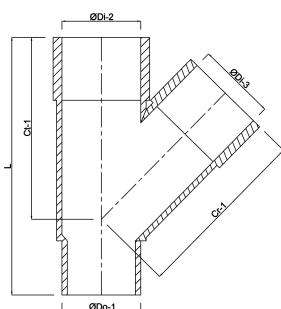

T-piece 45° PVC-U 100 mm glue socket x glue socket x insert (in pipe) grey (0360516)

TECHNICAL SPECIFICATIONS

Colour	grey
Material	PVC-U
Connection	glue socket x glue socket x insert (in pipe)
Application	rainwater
Size	100 mm

DIMENSIONS

Cr-1	185 mm
Ct-1	185 mm
L	265 mm
ØDi-2	100 mm
ØDi-3	100 mm
β	45 °

Last modified date: 13/03/2026

Bosta UK Ltd.
Reflection House
Olding Road
Bury St. Edmunds
Suffolk
IP33 3TA
T +44 (0) 1284 716580
E enquiries@bosta.co.uk
<http://www.bosta.com>