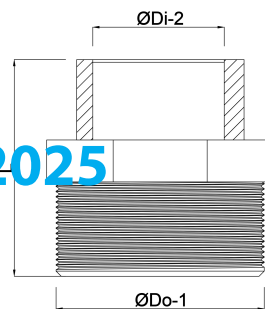

**VDL Reducer nipple PVC-U 3/8"  
x 1/4" male thread x female  
thread 10bar grey type plain  
(0100376)**

**V-L Van de Lande**

# TECHNICAL SPECIFICATIONS

Colour	grey
Material	PVC-U
Connection	male thread x female thread
Pressure	10 bar
Type	plain
Size	3/8" x 1/4"

## DIMENSIONS

L	35 mm
ØDi-2	1/4 "
ØDo-1	3/8 "
F-1	15 mm
F-2	12 mm

Last modified date: 05/10/2025

Bosta UK Ltd.  
Reflection House  
Olding Road  
Bury St. Edmunds  
Suffolk  
IP33 3TA  
T +44 (0) 1284 716580  
E [enquiries@bosta.co.uk](mailto:enquiries@bosta.co.uk)  
<http://www.bosta.com>