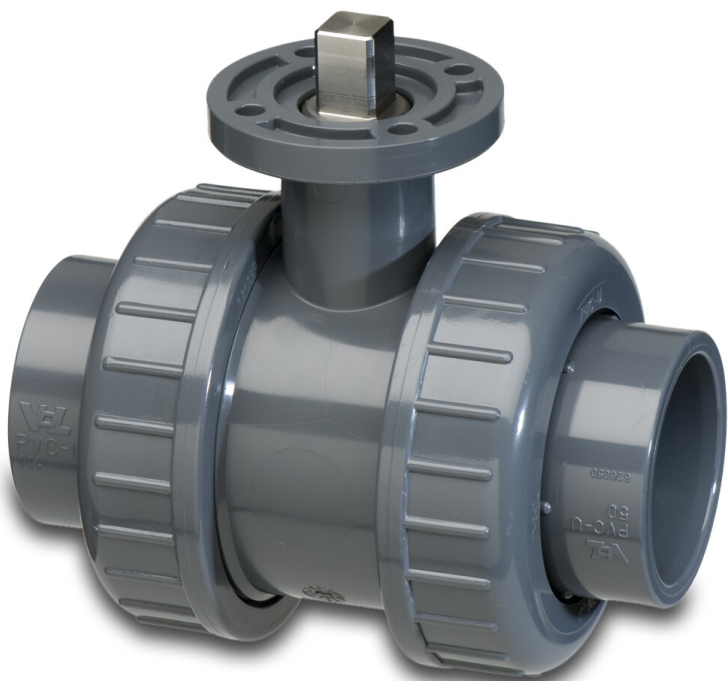

VDL Ball valve PVC-U 50 mm glue socket 16bar grey type ISO-TOP (7018374)

VDL Van de Lande

TECHNICAL SPECIFICATIONS

Colour	grey
Type	ISO-TOP
Material	PVC-U
Material seal	EPDM
Connection	glue socket
Temperature range	0°C - 60°C
Pressure	16 bar
Size	50 mm

DIMENSIONS

Ct-1	100.5 mm
Lb	148 mm
ØDf	40 mm
ØDi-1	50 mm
ØDi-2	50 mm

Last modified date: 25/05/2026

Bosta UK Ltd.
Reflection House
Olding Road
Bury St. Edmunds
Suffolk
IP33 3TA
T +44 (0) 1284 716580
E enquiries@bosta.co.uk
<http://www.bosta.com>