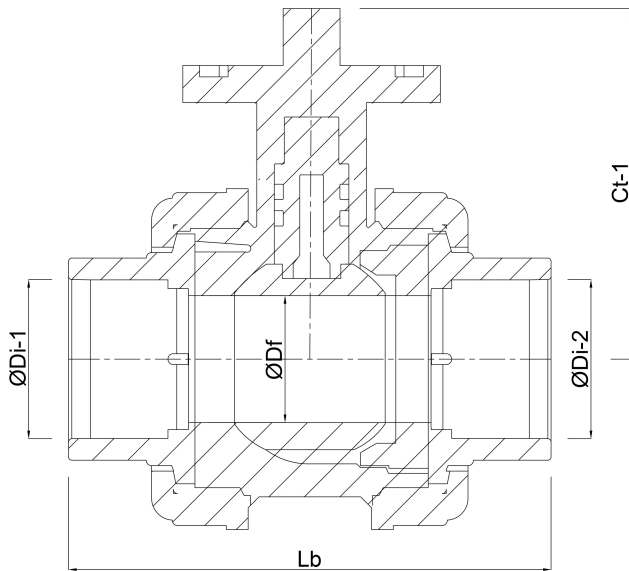

VDL Ball valve PVC-U 50 mm glue socket 16bar grey type ISO-TOP (7018374)

VDL Van de Lande

TECHNICAL SPECIFICATIONS

Colour	grey
Type	ISO-TOP
Material	PVC-U
Material seal	EPDM
Connection	glue socket
Temperature range	0°C - 60°C
Pressure	16 bar
Size	50 mm

DIMENSIONS

Ct-1	100.5 mm
Lb	148 mm
ØDf	40 mm
ØDi-1	50 mm
ØDi-2	50 mm

Last modified date: 25/05/2026

Bosta UK Ltd.
Reflection House
Olding Road
Bury St. Edmunds
Suffolk
IP33 3TA
T +44 (0) 1284 716580
E enquiries@bosta.co.uk
<http://www.bosta.com>