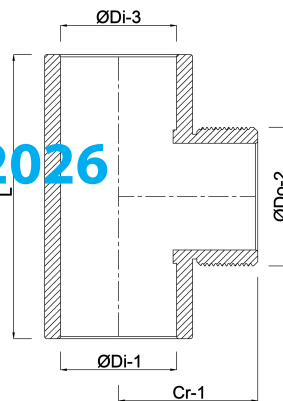

**Profec Adaptor T-piece 90°
PVC-U 25 mm x 3/4" x 25 mm
glue socket x male thread x
glue socket 10bar grey
(0110346)**

TECHNICAL SPECIFICATIONS

Colour	grey
Material	PVC-U
Connection	glue socket x male thread x glue socket
Pressure	10 bar
Size	25 mm x 3/4" x 25 mm

DIMENSIONS

Cr-1	38.5 mm
L	66 mm
ØDi-1	25 mm
ØDi-3	25 mm
β	90 °

Last modified date: 13/03/2026

Bosta UK Ltd.
Reflection House
Olding Road

Bury St. Edmunds
Suffolk
IP33 3TA
T +44 (0) 1284 716580
E enquiries@bosta.co.uk
<http://www.bosta.com>