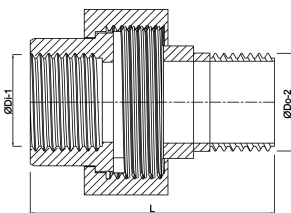

**Profec Nr. 955 Union coupler  
brass 1" female thread x male  
thread 20bar type cylindrical  
(0710468)**

# TECHNICAL SPECIFICATIONS

Type	cylindrical
Material	brass
Connection	female thread x male thread
Fitting nr.	Nr. 955
Pressure	20 bar
Size	1"
Length	59 mm

## DIMENSIONS

F-1	11 mm
F-2	13 mm
L	59 mm
ØDi-1	1 "
ØDo-2	1 "

**Last modified date: 13/03/2026**

Bosta UK Ltd.  
Reflection House  
Olding Road  
Bury St. Edmunds  
Suffolk  
IP33 3TA  
T +44 (0) 1284 716580  
E [enquiries@bosta.co.uk](mailto:enquiries@bosta.co.uk)  
<http://www.bosta.com>