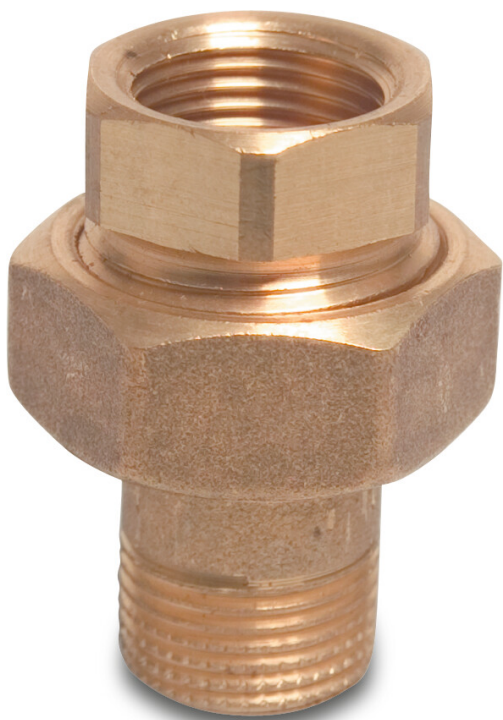

**Profec Nr. 955 Union coupler  
brass 1" female thread x male  
thread 20bar type cylindrical  
(0710468)**

# TECHNICAL SPECIFICATIONS

Type	cylindrical
Material	brass
Connection	female thread x male thread
Fitting nr.	Nr. 955
Pressure	20 bar
Size	1"
Length	59 mm

## DIMENSIONS

F-1	11 mm
F-2	13 mm
L	59 mm
ØDi-1	1 "
ØDo-2	1 "

**Last modified date: 13/03/2026**

Bosta UK Ltd.  
Reflection House  
Olding Road  
Bury St. Edmunds  
Suffolk  
IP33 3TA  
T +44 (0) 1284 716580  
E [enquiries@bosta.co.uk](mailto:enquiries@bosta.co.uk)  
<http://www.bosta.com>