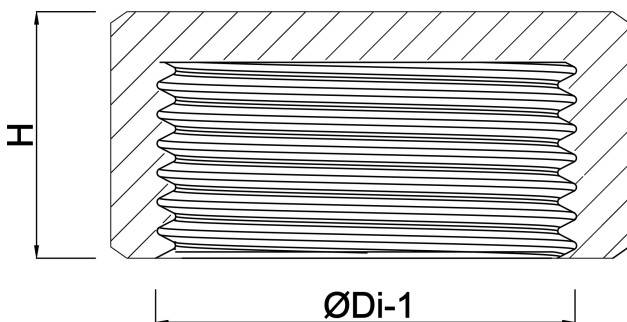

**Profec Nr. 300 Hexagon cap
brass 1/8" female thread 30bar
(0710395)**

TECHNICAL SPECIFICATIONS

Material	brass
Connection	female thread
Fitting nr.	Nr. 300
Max. temp.	120 °C
Size	1/8"
Pressure	30 bar

DIMENSIONS

F-1	8 mm
H	10 mm
K-1	14 mm
ØDi-1	1/8 "

Last modified date: 24/05/2026

Bosta UK Ltd.
Reflection House
Olding Road
Bury St. Edmunds
Suffolk
IP33 3TA
T +44 (0) 1284 716580
E enquiries@bosta.co.uk
<http://www.bosta.com>