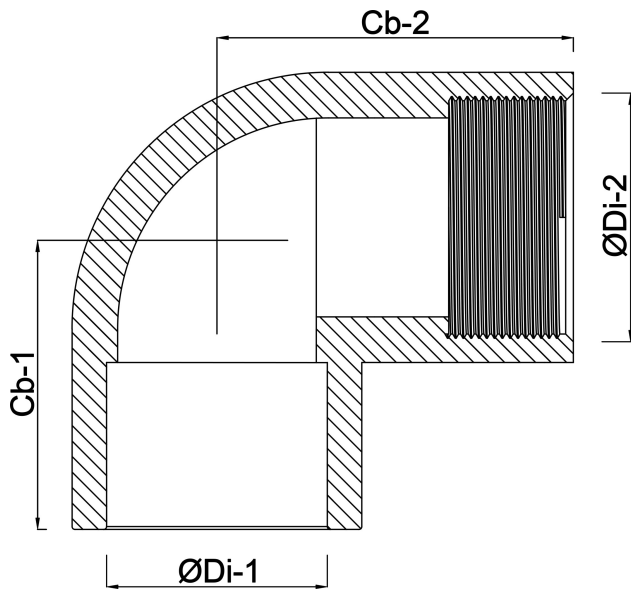

**VDL Adaptor elbow 90° PVC-U
32 mm x 1" glue socket x
female thread 16bar grey with
stainless steel ring type
reinforced (7002634)**

V-L Van de Lande

TECHNICAL SPECIFICATIONS

Colour	grey
Type	reinforced
Material	PVC-U
Feature	with stainless steel ring
Connection	glue socket x female thread
Size	32 mm x 1"
Pressure	16 bar

DIMENSIONS

Cb-1	39 mm
Cb-2	39 mm
ØDi-1	32 mm
ØDi-2	1 "

Last modified date: 24/05/2026

Bosta UK Ltd.
Reflection House
Olding Road
Bury St. Edmunds
Suffolk
IP33 3TA
T +44 (0) 1284 716580
E enquiries@bosta.co.uk
<http://www.bosta.com>