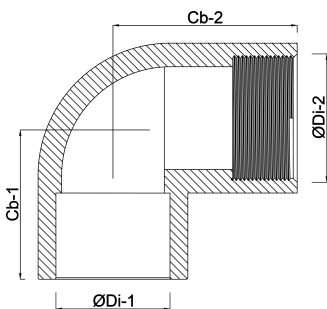

**VDL Adaptor elbow 90° PVC-U
32 mm x 1" glue socket x
female thread 16bar grey with
stainless steel ring type
reinforced (7002634)**

V-L Van de Lande

TECHNICAL SPECIFICATIONS

Colour	grey
Type	reinforced
Material	PVC-U
Feature	with stainless steel ring
Connection	glue socket x female thread
Size	32 mm x 1"
Pressure	16 bar

DIMENSIONS

Cb-1	39 mm
Cb-2	39 mm
ØDi-1	32 mm
ØDi-2	1 "

Last modified date: 14/03/2026

Bosta UK Ltd.
Reflection House
Olding Road
Bury St. Edmunds
Suffolk
IP33 3TA
T +44 (0) 1284 716580
E enquiries@bosta.co.uk
<http://www.bosta.com>