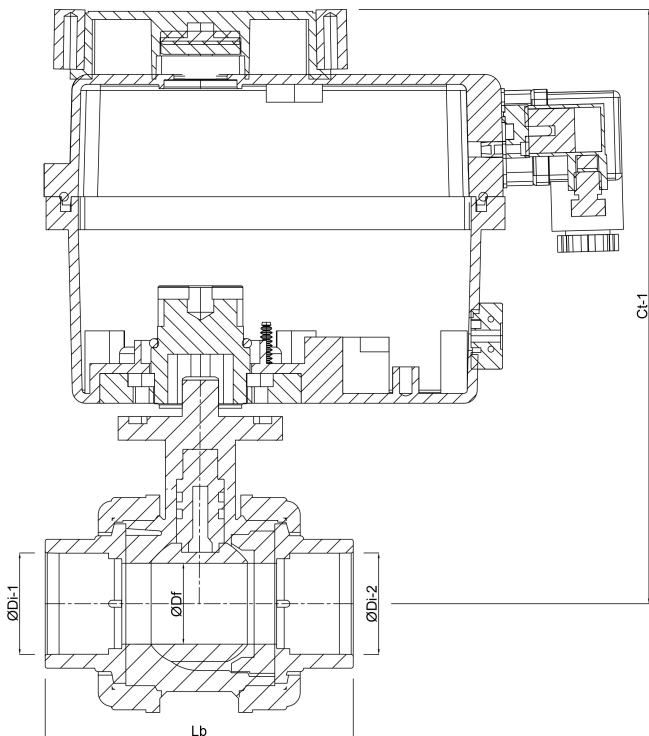

# TECHNICAL SPECIFICATIONS

Colour	grey
Type	Safe 600 with Actuator J4C S20
Material	PVC-U
Operation	actuator
Housing construction	3-part
Switching time	15 sec.
Material housing	PVC-U
Material seal	hytrel/EPDM
Connection	glue socket
Voltage	24-240VAC/VDC
Max. temperature	60 °C
Maximum ambient temperature -10 - +60 °C	
Pressure	16 bar
Size	32 mm

## DIMENSIONS

Ct-1	230.5 mm
------	----------

Lb 126 mm

ØDf 25 mm

ØDi-1 32 mm

ØDi-2 32 mm