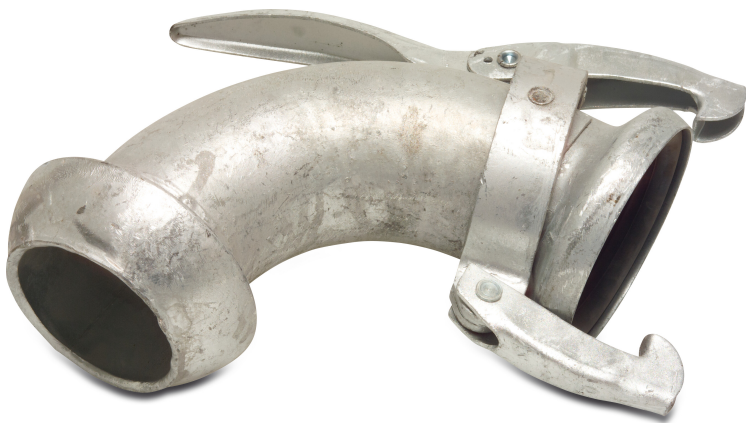

**Quick coupler bend 90° steel
galvanised 133 mm female
part Perrot x male part Perrot
type Perrot (0200221)**

TECHNICAL SPECIFICATIONS

Type	Perrot
Material	steel
Surface treatment	galvanised
Connection	female part Perrot x male part Perrot
Size	133 mm