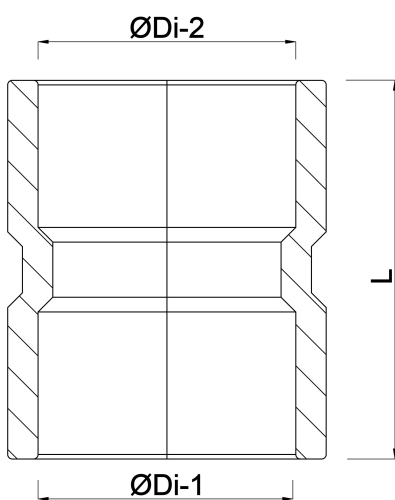

**Socket PVC-U 160 mm glue
socket 16bar grey (0160657)**

TECHNICAL SPECIFICATIONS

Colour grey

Material PVC-U

Connection glue socket

Size 160 mm

Pressure 16 bar

DIMENSIONS

L 180 mm

Mold injection moulded

ØDi-1 160 mm

ØDi-2 160 mm

Last modified date: 13/03/2026

Bosta UK Ltd.
Reflection House
Olding Road
Bury St. Edmunds
Suffolk
IP33 3TA
T +44 (0) 1284 716580
E enquiries@bosta.co.uk
<http://www.bosta.com>