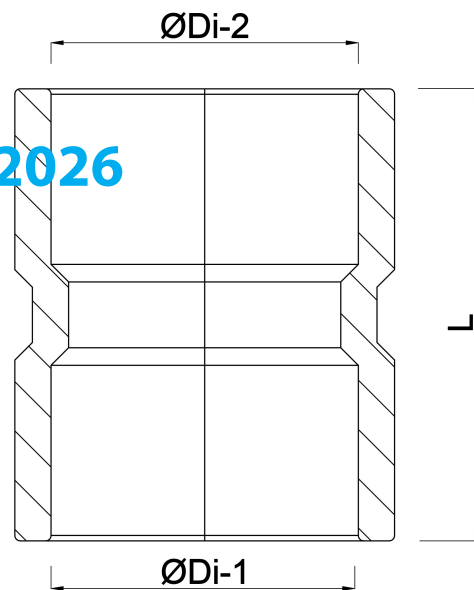

**Profec Transition socket PVC-U
160 mm x 6" glue socket x
imperial glue socket 16bar
grey (7037259)**

TECHNICAL SPECIFICATIONS

Colour	grey
Material	PVC-U
Connection	glue socket x imperial glue socket
Pressure	16 bar
Size	160 mm x 6"

DIMENSIONS

L	190 mm
ØDi-1	160 mm
ØDi-2	6 "

Last modified date: 13/03/2026

Bosta UK Ltd.
Reflection House
Olding Road
Bury St. Edmunds
Suffolk
IP33 3TA
T +44 (0) 1284 716580
E enquiries@bosta.co.uk

<http://www.bosta.com>