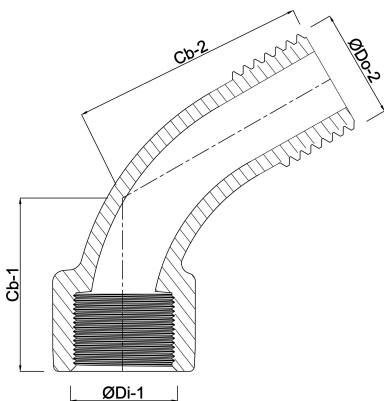

**Profec Nr. 121 Elbow 45°
stainless steel 316 2" female
thread x male thread 10bar
(0081247)**

TECHNICAL SPECIFICATIONS

Material	stainless steel 316
Connection	female thread x male thread
Fitting nr.	Nr. 121
Pressure	10 bar
Size	2"

DIMENSIONS

Cb-1	42 mm
Cb-2	65 mm
ØDi-1	2 "
ØDo-2	2 "
β	45 °

Last modified date: 13/03/2026

Bosta UK Ltd.
Reflection House
Olding Road
Bury St. Edmunds
Suffolk
IP33 3TA
T +44 (0) 1284 716580
E enquiries@bosta.co.uk
<http://www.bosta.com>