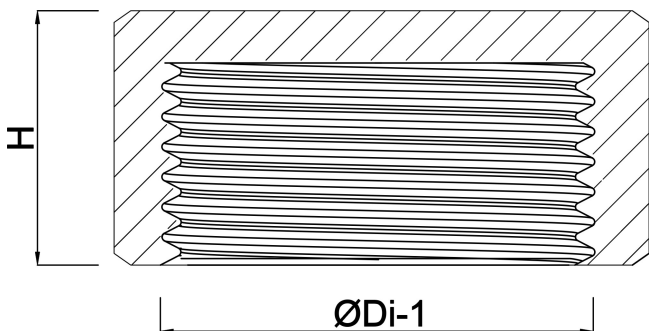

**Profec Nr. 300 Cap stainless
steel 316 2" female thread
16bar type octagon (0080708)**

TECHNICAL SPECIFICATIONS

Material stainless steel 316

Connection female thread

Fitting nr. Nr. 300

Pressure 16 bar

Max. temp. 100 °C

Type octagon

Size 2"

DIMENSIONS

H 29.5 mm

K-1 64.3 mm

ØDi-1 2"

Last modified date: 13/03/2026

Bosta UK Ltd.
Reflection House
Olding Road
Bury St. Edmunds
Suffolk
IP33 3TA
T +44 (0) 1284 716580
E enquiries@bosta.co.uk
<http://www.bosta.com>