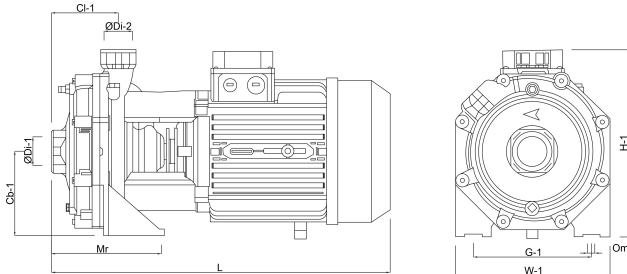

**Foras Centrifugal pump cast
iron 2" x 1 1/4" female thread
11bar 15A 400/690VAC blue
type KB 750 T (0920279)**

TECHNICAL SPECIFICATIONS

Colour blue

Material cast iron

Material impeller 1 noryl

Connection female thread

Seal type H

Length 605 mm

Voltage 400/690VAC

Width 275 mm

Weight	78 kg
Power	5.5 kW
Max flow rate	30 m ³ /h
Press	1 1/4 "
Suction	2 "
BEP Capacity	20
BEP Head	59
Efficiency	57 %
Packaging dimensions L/W/H	675 x 300 x 390 mm

DIMENSIONS

Cb-1	135 mm
Cl-1	95.5 mm
G-1	212 mm
H	330 mm
H-1	330 mm
L	605 mm
Mr	145 mm
O	14 mm

W-1

275 mm

ØDi-1

2 "

ØDi-2

1 1/4 "