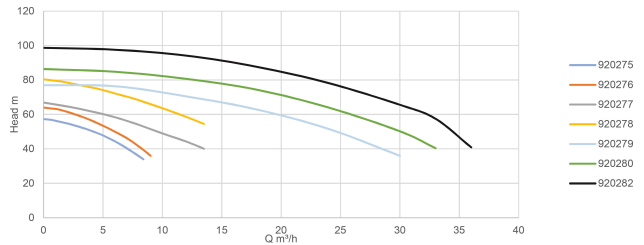

Seal type H

Length 605 mm

Voltage 400/690VAC

Width 275 mm

Weight	78 kg
Power	5.5 kW
Max flow rate	30 m ³ /h
Press	1 1/4 "
Suction	2 "
BEP Capacity	20
BEP Head	59
Efficiency	57 %
Packaging dimensions L/W/H	675 x 300 x 390 mm

DIMENSIONS

Cb-1	135 mm
Cl-1	95.5 mm
G-1	212 mm
H	330 mm
H-1	330 mm
L	605 mm
Mr	145 mm
O	14 mm

W-1

275 mm

ØDi-1

2 "

ØDi-2

1 1/4 "