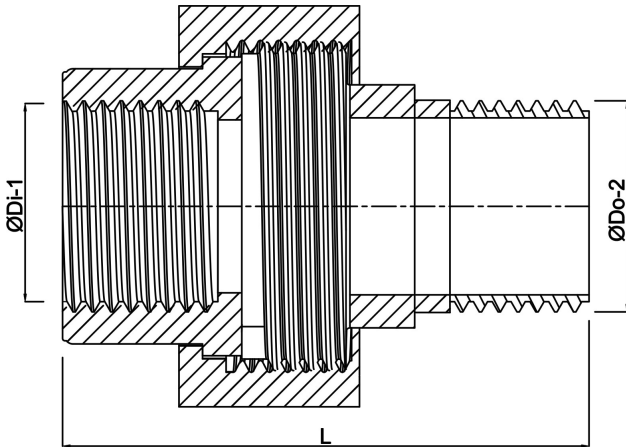

**Profec Nr. 341 Union coupler
cast iron black 1 1/4" female
thread x male thread 25bar
DVGW type conical (1134106)**

TECHNICAL SPECIFICATIONS

Type	conical
Material	cast iron black
Approval	DVGW
Connection	female thread x male thread
Fitting nr.	Nr. 341
Temperature range	-20°C - 120°C
Pressure	25 bar
Size	1 1/4"
Outer ø	90 mm

DIMENSIONS

L	90 mm
ØDi-1	1 1/4 "
ØDo-2	1 1/4 "

Last modified date: 24/05/2026

Bosta UK Ltd.
Reflection House
Olding Road
Bury St. Edmunds
Suffolk
IP33 3TA
T +44 (0) 1284 716580
E enquiries@bosta.co.uk
<http://www.bosta.com>