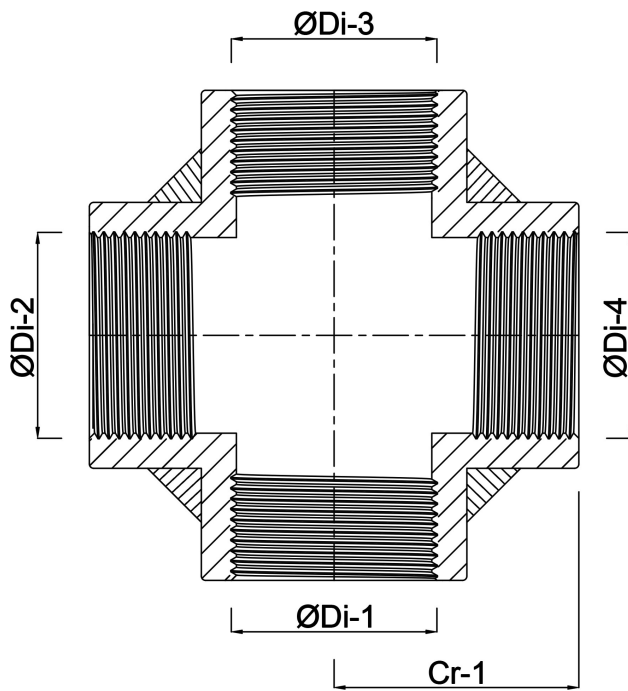

**Profec Nr. 180 Cross-piece
brass 1 1/2" female thread
40bar (0708855)**

TECHNICAL SPECIFICATIONS

Material	brass
Connection	female thread
Fitting nr.	Nr. 180
Max. temp.	120 °C
Size	1 1/2"
Pressure	40 bar

DIMENSIONS

Cr-1	47 mm
F-1	22 mm
F-2	22 mm
F-3	22 mm
F-4	22 mm
L	94 mm
ØDi-1	1 1/2 "
ØDi-2	1 1/2 "
ØDi-3	1 1/2 "

ØDi-4

1 1/2 "

Last modified date: 24/05/2026

Bosta UK Ltd.
Reflection House
Olding Road
Bury St. Edmunds
Suffolk
IP33 3TA
T +44 (0) 1284 716580
E enquiries@bosta.co.uk
<http://www.bosta.com>